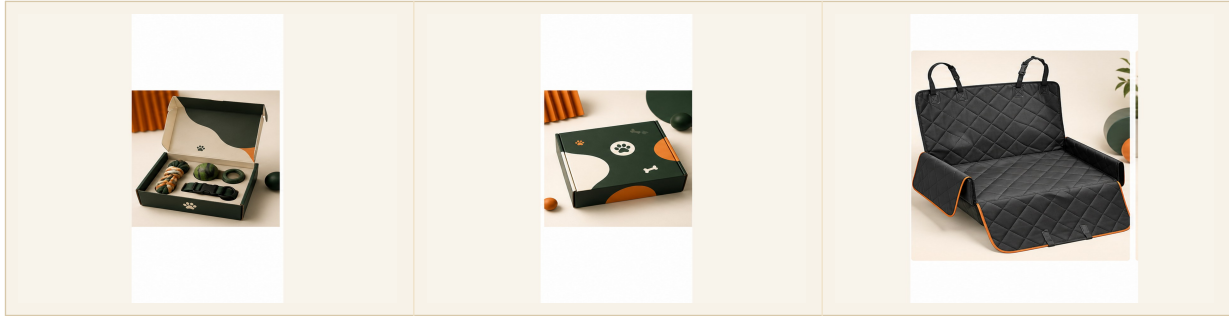

rolytoy 2026 Pet Gift Product List

Custom pet gifts, private label pet accessories, dog travel products and pet packaging for Polish and EU B2B buyers.

Positioning

Low-MOQ custom pet gift and packaging partner for Polish/EU pet shops, event agencies, marketplace sellers and private label brands.

Main CTA: Send your product idea and logo. Get MOQ, sample cost and packaging suggestion within 24 hours.

Product categories

Custom Pet Gifts	Foldable bowls, poop bag holders, bandanas, reflective tags, towels, mini gift sets.
Dog Travel Products	Car seat covers, trunk liners, travel bottles, seat belt leashes, organizers.
Private Label Accessories	Harness sets, collars, leash sets, slow feeders, lick mats, care labels.
Packaging & Kitting	Hang cards, header cards, insert cards, stickers, sleeves, boxes, sample kits.

SKU cards for RFQ

Product	MOQ	Sample	Logo method	Packaging
Foldable Dog Bowl with Logo	300 pcs	5-7 days	Screen print / pad print	OPP bag, hang card, color box
Poop Bag Holder with Logo	500 pcs	5-7 days	Pad print / sticker label	OPP bag, header card, mini set
Dog Bandana with Logo	100 pcs	5-7 days	DTF / embroidery / woven label	OPP bag, hang tag, header card
Reflective Pet Safety Tag	500 pcs	5-7 days	Screen print / card backing	OPP bag, card backing, insert
Custom Pet Toy Ball	500 pcs	7-10 days	Pad print / packaging logo	OPP bag, header card, gift box
Custom Dog Frisbee	300 pcs	7-10 days	Screen print	OPP bag, header card, bulk pack
Microfiber Pet Towel with Logo	200 pcs	7-10 days	Embroidery / woven label	OPP bag, belly band, hang tag
Pet Travel Water Bottle	300 pcs	7-10 days	Pad print / box label	Color box, sticker, insert card
Dog Car Seat Cover Wholesale	100 pcs	7-10 days	Woven label / hang tag	Carry bag, color box, insert card
SUV Trunk Pet Liner	100 pcs	7-10 days	Woven label / packaging logo	Carry bag, color box, insert card
Pet Seat Belt Leash	300 pcs	5-7 days	Woven label / heat transfer	OPP bag, hang card, header card